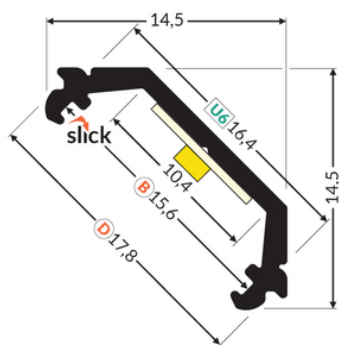

LED PROFILE QUARTER10 BD/U6 2000 ANOD.

Corner

Furniture

max 10 mm

	<ul style="list-style-type: none"> • full circle quadrant illumination • LED strip aligned to 45° angle • Slick socket 	 EU industrial designs  CE  Made in Poland	 <p>Buy product</p>
---	---	---	---

Basic Informations

EAN: 5901597239956
Index: D3020020
Material: aluminium
Color: anodized
Length [mm]: 2000
Weight [kg]: 0.16
Country of origin: PL

Measurement unit: qty
Product packaging dimensions [mm]: 2000 x 14,5 x 14,5
Bulk packing [qty]: 40
Master packaging type: Bulk
Product with gross packaging weight [kg]: 6.4