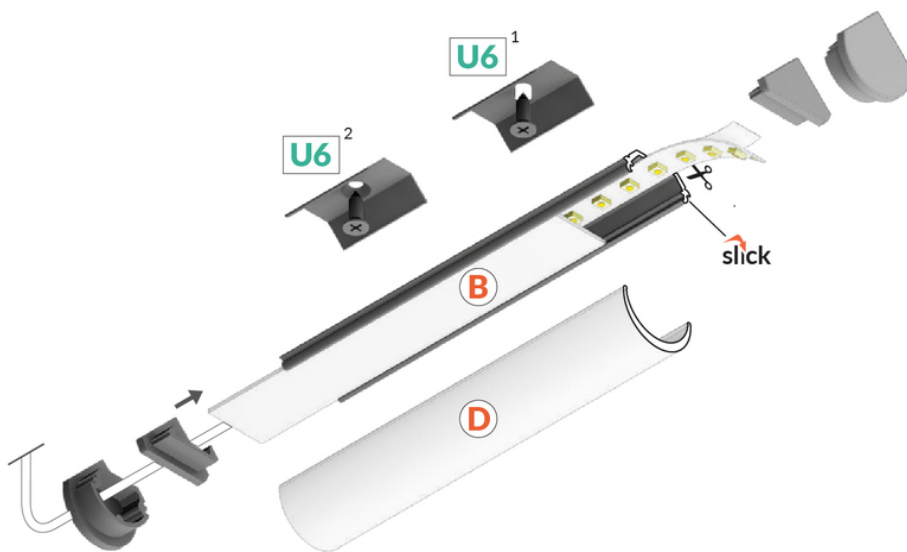

LED PROFILE QUARTER10 BD/U6 2000 ANOD.

Corner

Furniture

max 10 mm

	<ul style="list-style-type: none"> • full circle quadrant illumination • LED strip aligned to 45° angle • Slick socket 	 EU industrial designs  CE  Made in Poland	 <p>Buy product</p>
---	---	---	---

Basic Informations

EAN: 5901597239956
Index: D3020020
Material: aluminium
Color: anodized
Length [mm]: 2000
Weight [kg]: 0.16
Country of origin: PL

Measurement unit: qty
Product packaging dimensions [mm]: 2000 x 14,5 x 14,5
Bulk packing [qty]: 40
Master packaging type: Bulk
Product with gross packaging weight [kg]: 6.4