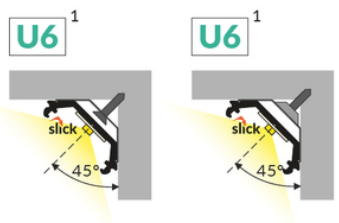

LED PROFILE QUARTER10 BD/U6 2000 ANOD.

Corner

Furniture

max 10 mm

	<ul style="list-style-type: none"> • full circle quadrant illumination • LED strip aligned to 45° angle • Slick socket 	 EU industrial designs  CE  Made in Poland	 <p>Buy product</p>
---	---	---	---

Basic Informations

EAN: 5901597239956
Index: D3020020
Material: aluminium
Color: anodized
Length [mm]: 2000
Weight [kg]: 0.16
Country of origin: PL

Measurement unit: qty
Product packaging dimensions [mm]: 2000 x 14,5 x 14,5
Bulk packing [qty]: 40
Master packaging type: Bulk
Product with gross packaging weight [kg]: 6.4